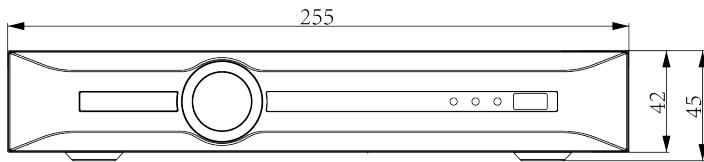

DIMENSIONS (Unit: mm)