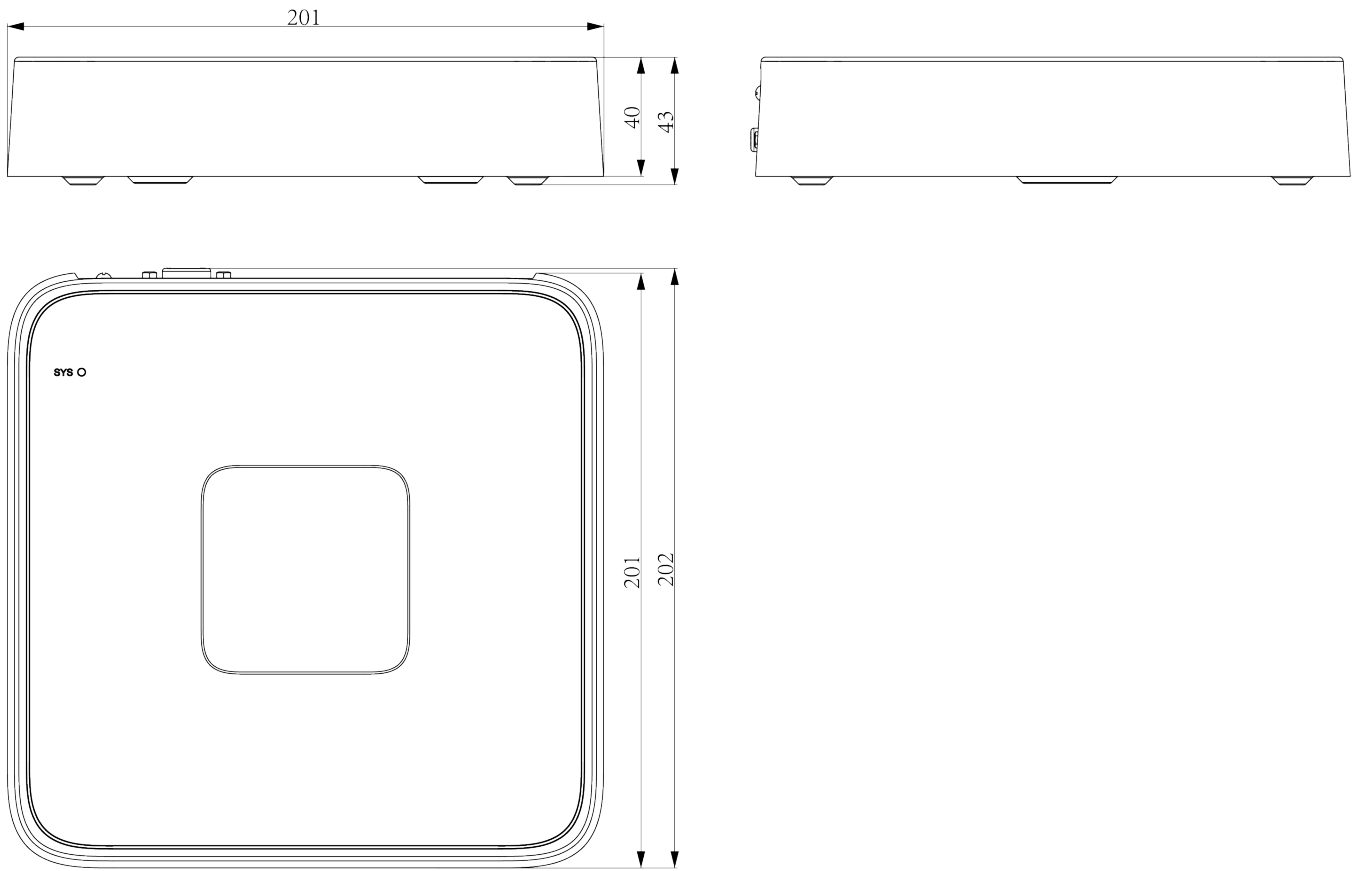

TC-R3108 Spec:I/B/P8/C/Eu/L/S/V2.0

1HDD 8ch PSE NVR

AK Series

KEY FEATURES

- Up to 8-ch IP camera accesses
- Incoming/Outgoing bandwidth: 60Mbps/40Mbps
- S+265, H.265, S+264, H.264 video formats
- Max. decoding capability: 6MP(30fps)×1 or 1080P(30fps)×4
- 4-ch synchronous playback
- Up to 6 TB capacity for each HDD
- Simultaneous HDMI and VGA outputs
- HDMI output at up to 1080P resolution
- 1×RJ-45, 10/100 Mbps self-adaptive Ethernet port
- PoE interface, 8×RJ45, 10/100 Mbps self-adaptive Ethernet port
- S+ 265 compression effectively reduces the storage space by up to 75%
- Support cloud upgrade

External Port	
USB	2×USB2.0
HDMI	1×HDMI
VGA	1×VGA
Network Interface	1×RJ-45, 10/100 Mbps self-adaptive Ethernet port
SATA	1×SATA interface
PoE	
PoE Interface	8×RJ45, 10/100 Mbps self-adaptive Ethernet port
PoE Budget	45W
Power per PoE Port	30W
Standard	IEEE 802.3 af/at
General	
UI Language	English; Spanish; Italian; Turkish; French; Polish; Dutch; Hebrew; German; Portuguese
Power Supply	DC48V 1.35A
Power Consumption	<10W(without HDD&without PoE)
NetWeight	0.47kg
GrossWeight	0.89kg
Boundary Dimensions	200(L)200(W)43(H)mm
Package Dimensions	315(L)70(W)235(H)mm
Operating Temperature	-10°C~+55°C (+14°F~+131°F)
Operating Humidity	10%~90%RH (non-condensing)
Storage Temperature	-20°C~+60°C (-4°F~+140°F)
Package Kit	Network Video Recorder; Screw Pack; Mouse; European Standard Power Adapter

DIMENSIONS (Unit: mm)

Physical Interfaces