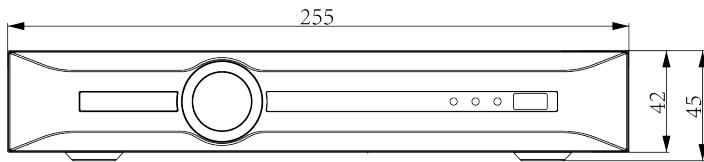

### KEY FEATURES

- Up to 5-ch IP camera accesses
- Incoming/Outgoing bandwidth: 80Mbps/80Mbps
- S+265, H.265, S+264, H.264 video formats
- Max. decoding capability: 8MP(30fps)×2 or 1080P(30fps)×5
- 5-ch synchronous playback
- Up to 10 TB capacity for each HDD
- Simultaneous HDMI and VGA outputs
- HDMI output at up to 4K resolution
- 1×RJ-45, 10/100 Mbps self-adaptive Ethernet port
- PoE interface, 4×RJ45, 10/100 Mbps self-adaptive Ethernet port
- S+ 265 compression effectively reduces the storage space by up to 75%
- Support cloud upgrade

## DIMENSIONS (Unit: mm)