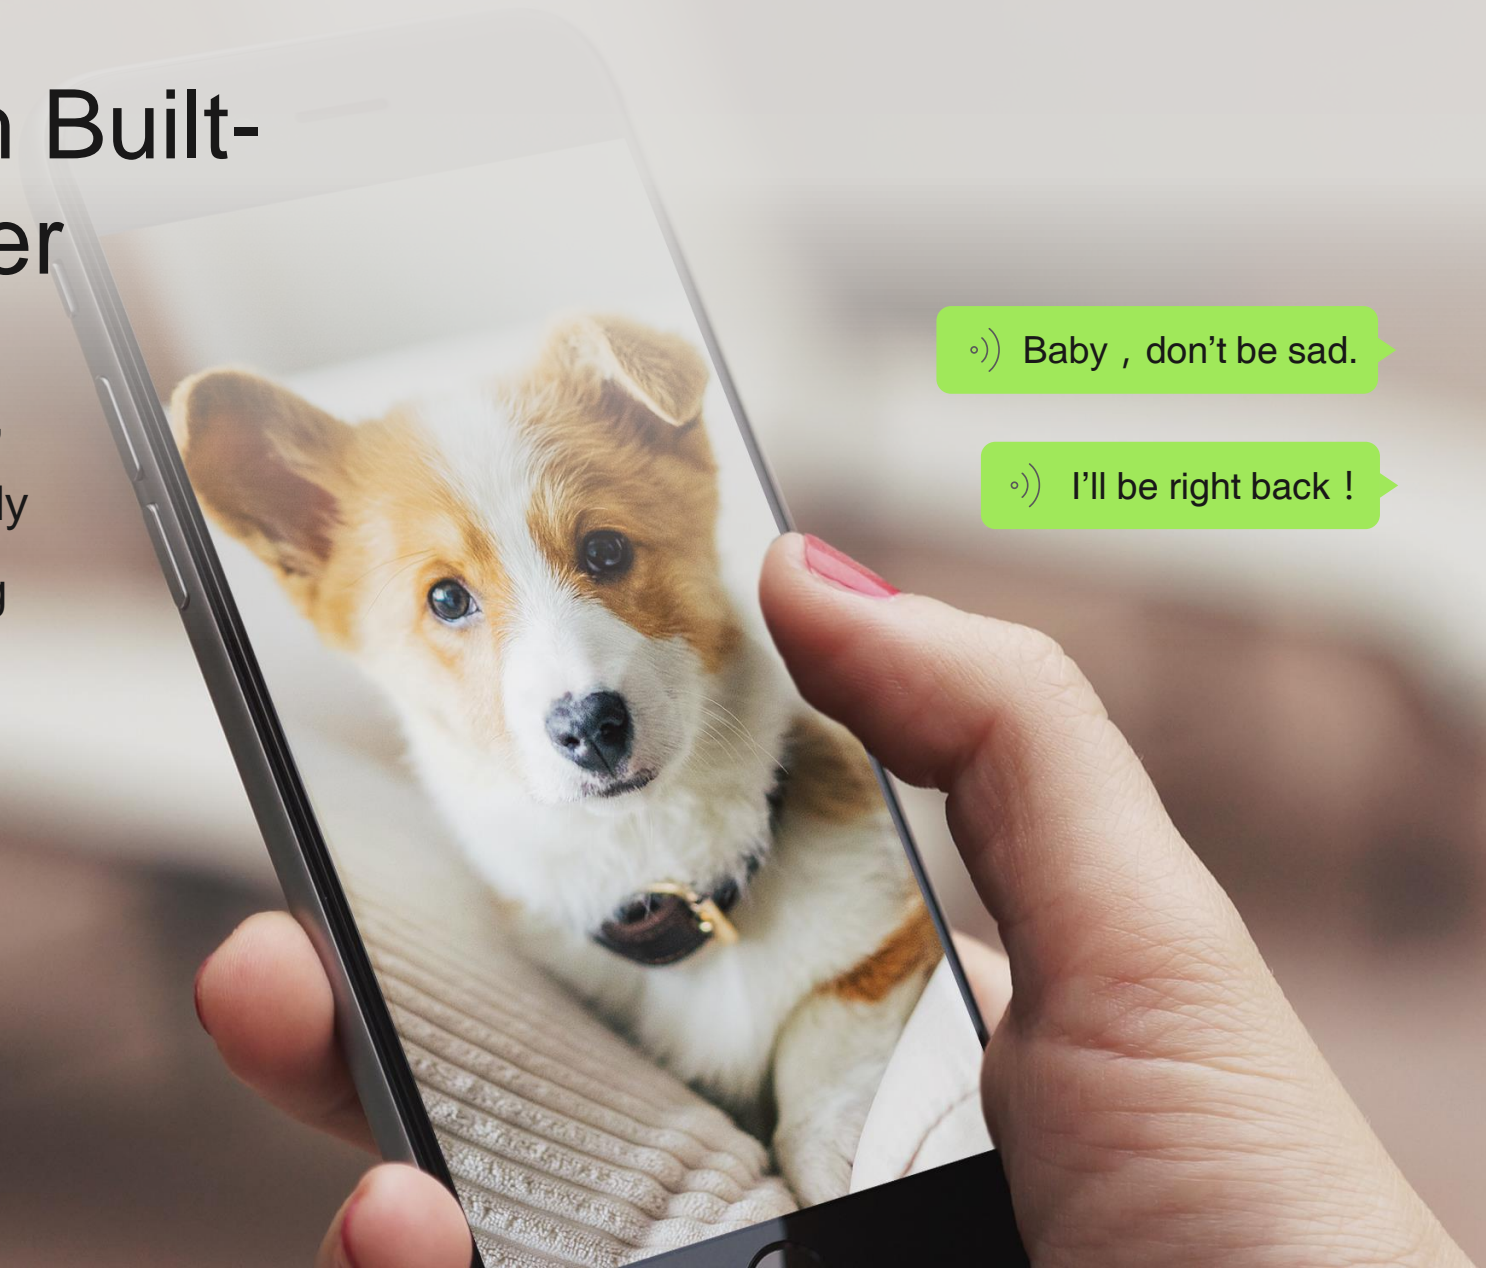

LifeSmart

Indoor Camera

LS258

Indoor Camera

Security from every angle with omni rotatable lens

IR Night Vision

Two-way Talk

Motion Detection

Pan and Tilt

1080P

Remote Monitoring Via
Mobile App

Notifications via
Mobile App

Communicates with
other devices

Micro SD
Storage

Protection 24/7

Automatically switch between day and night mode.
8m(26ft) distance night vision. Keep video clear
as night falls.

Two-way Talk With Built-in MIC And Speaker

Let you talk and listen via mobile app, so you can talk with your pets or family members and hear what is happening in your home.

345°* 90° Pan and Tilt Peace of Mind at Every Corner

Freely rotate to monitor the whole-home
without missing any significant moment.

1080P High Image Definition

Adopts extreme imaging technology to present a full HD video

1080P < > 720P
(200MP)

Captures the Abnormal Motion and Communicates with Other Smart Devices