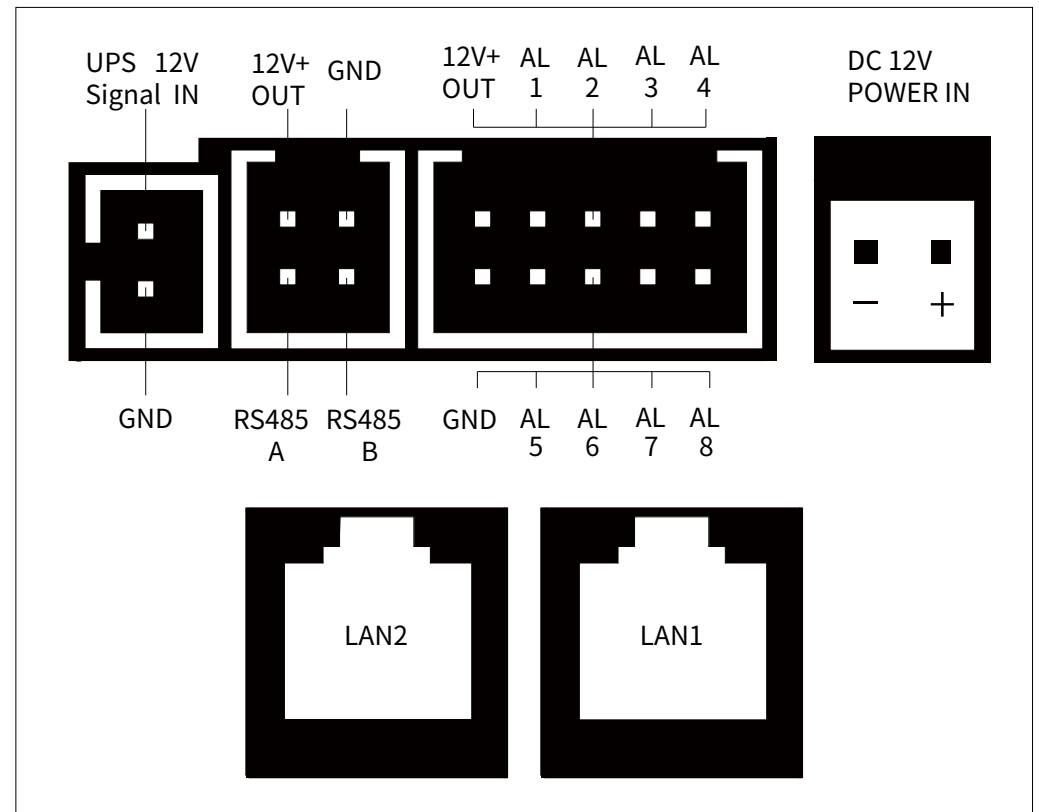

Nature7 Quick Guide

- Restart button hole
Poke with a pin to restart

- Power button
Long press to show restart menu
Short press to turn on/off the screen

- After the equipment is installed, turn on the power, the device will turn on automatically