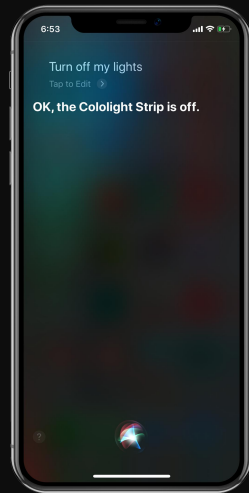

Weatherproof

Timer Task

DIY & Selection  
Light Effects

# Voice Control Starts with “Hi Siri...”

Easy setup within only one step to control the Cololight Strip via Apple Home app

“Hi Siri, turn my strip to Red!”

“Hi Siri, set the bedroom lights to 75%”

“Hi Siri, turn on my lights”

“Good night!”

Cololight STRIP by Siri Control

# Light Effects Setting via Cololight App

A modern living room with a blue sofa, a large chandelier, and ambient lighting. The room features a large window, a dining table, and a kitchen area. The lighting is dimmed, creating a cozy atmosphere. The text is overlaid on the left side of the image.