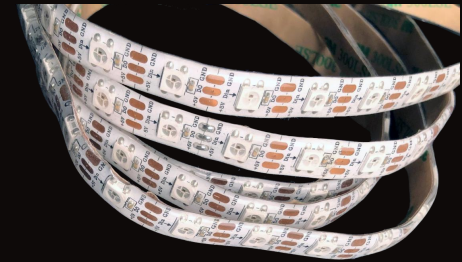

# IC-5050RGB LEDs

30 LEDs/M  
≤6W/M

60 LEDs/M  
≤16W/M

3000h LED Life  
Low power consumption

IC-5050RGB LEDs  
Fast heat dissipation, perfect light efficiency

IP65  
Protected by PU glue  
and is waterproof

3M Adhesive  
Easy installation

Length adjustable by cutting

# Spec Comparison

	Cololight Strip	Govee Wi-Fi Strip	Govee Waterproof Strip	Cololight Strip	Govee LED Strip
<b>Color</b>	RGB	RGB	RGB	RGB	RGB
<b>Power Supply</b>	5V 2A	12V 1.5A	12V 2A	5V 2A	5V 2A
<b>Power Consumption</b>	10W	18W	24W	10W	10W
<b>Waterproof</b>	✓	X	✓	✓	X
<b>Voice Control</b>	Apple Siri / Alexa / Google Assistant	Alexa / Google Assistant	Alexa / Google Assistant	Apple Siri / Alexa / Google Assistant	Alexa / Google Assistant
<b>Lamp Beads</b>	30 LEDs/M	30 LEDs/M	30 LEDs/M	60 LEDs/M	30 LEDs/M
<b>Features</b>	Dimmable, Color Changing, Music Sync, App Controlled, <b>DIY Light Effects</b> , Selection Scene Mode, App Controlled	Color changing, Music Sync	Dimmable, Color Changing, Music Sync, App Controlled	Dimmable, Color Changing, Music Sync, App Controlled, <b>DIY Light Effects</b> , Selection Scene Mode, App Controlled	Dimmable, Sync to Music, 3-way switching