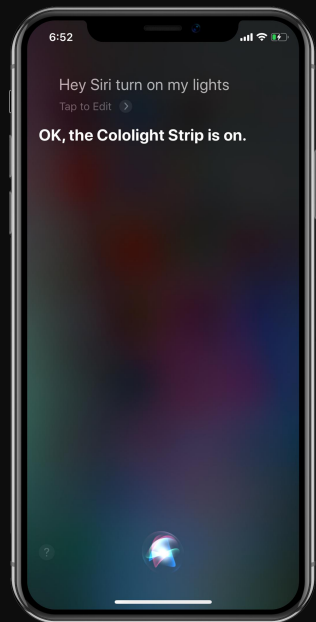

Weatherproof

Timer Task

DIY & Selection  
Light Effects

# Voice Control Starts with “Hi Siri...”

Easy setup within only one step to control the Cololight Strip via Apple Home app

“Hi Siri, turn my strip to Red!”

“Hi Siri, set the bedroom lights to 75%”

“Hi Siri, turn on my lights”

“Good night!”

Cololight STRIP by Siri Control

# Light Effects Setting via Cololight App

A modern living room with a blue sofa, a large chandelier, and ambient lighting. The room features a large window, a dining table, and a kitchen area. The lighting is dimmed, creating a cozy atmosphere. The text is overlaid on the left side of the image.