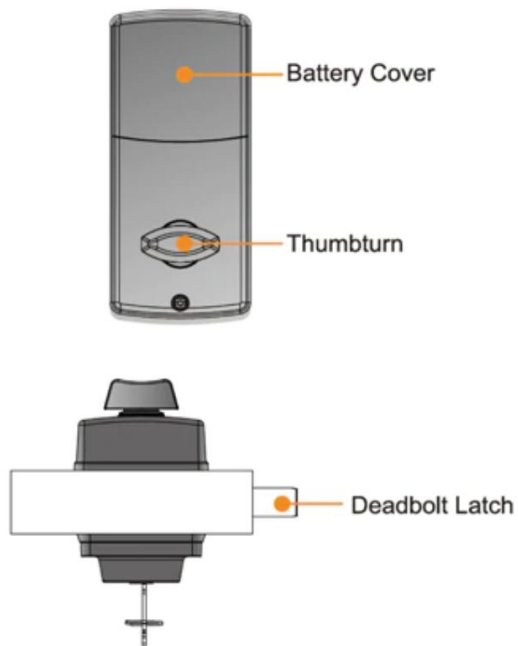

-10 ~ +55°C

Deadbolt Latch Set

60mm/70mm

Password Capacity

50

Keypad

Full touch keypad

Power

4 "AA" battery

Relative Humidity

10% ~ 93%

Front Panel

Rear Panel

Dimensions (Unit: mm)