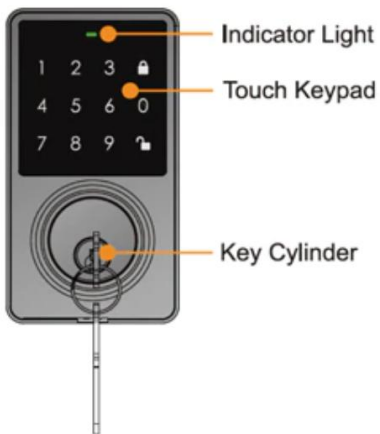

-10 ~ +55°C

Deadbolt Latch Set

60mm/70mm

Password Capacity

50

Keypad

Full touch keypad

Power

4 "AA" battery

Relative Humidity

10% ~ 93%

Front Panel

Rear Panel

Dimensions (Unit: mm)