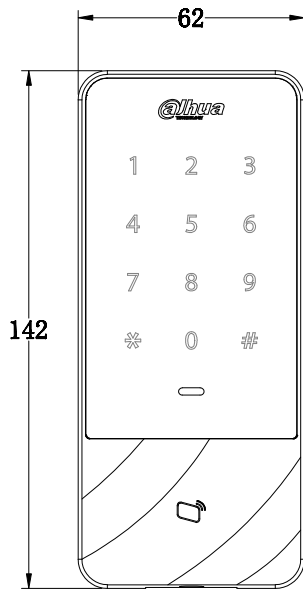

Interface

| | |
|-----------|---------------------|
| To PC | RJ45 (10/100M) |
| To Reader | Wiegand26/34, RS485 |

Genreal

| | |
|-----------------------|---|
| Ingress Protection | IP66 (Apply silica gel to gaps between the device and the wall. Liquid sodium silicate is recommended. For details, see the quick start guide.) |
| RTC | Yes |
| Beep Tone | Buzzer |
| Keyboard | Sensitive touch keypad with blue backlight |
| Power Supply | DC 9-15V/100mA |
| Operating Temperature | -30°C to +55°C |
| Working Humidity | 10%RH~90%RH (no-condensation) |
| Dimension(W×D×H) | 62.0mm×142.0mm×23.0mm |
| Weight | 0.5 kg |
| Working Environment | Outdoor |

Certificates

| | |
|-----|-----|
| CE | Yes |
| FCC | Yes |

Dimensions(mm)

Application

Small Office
One door controller